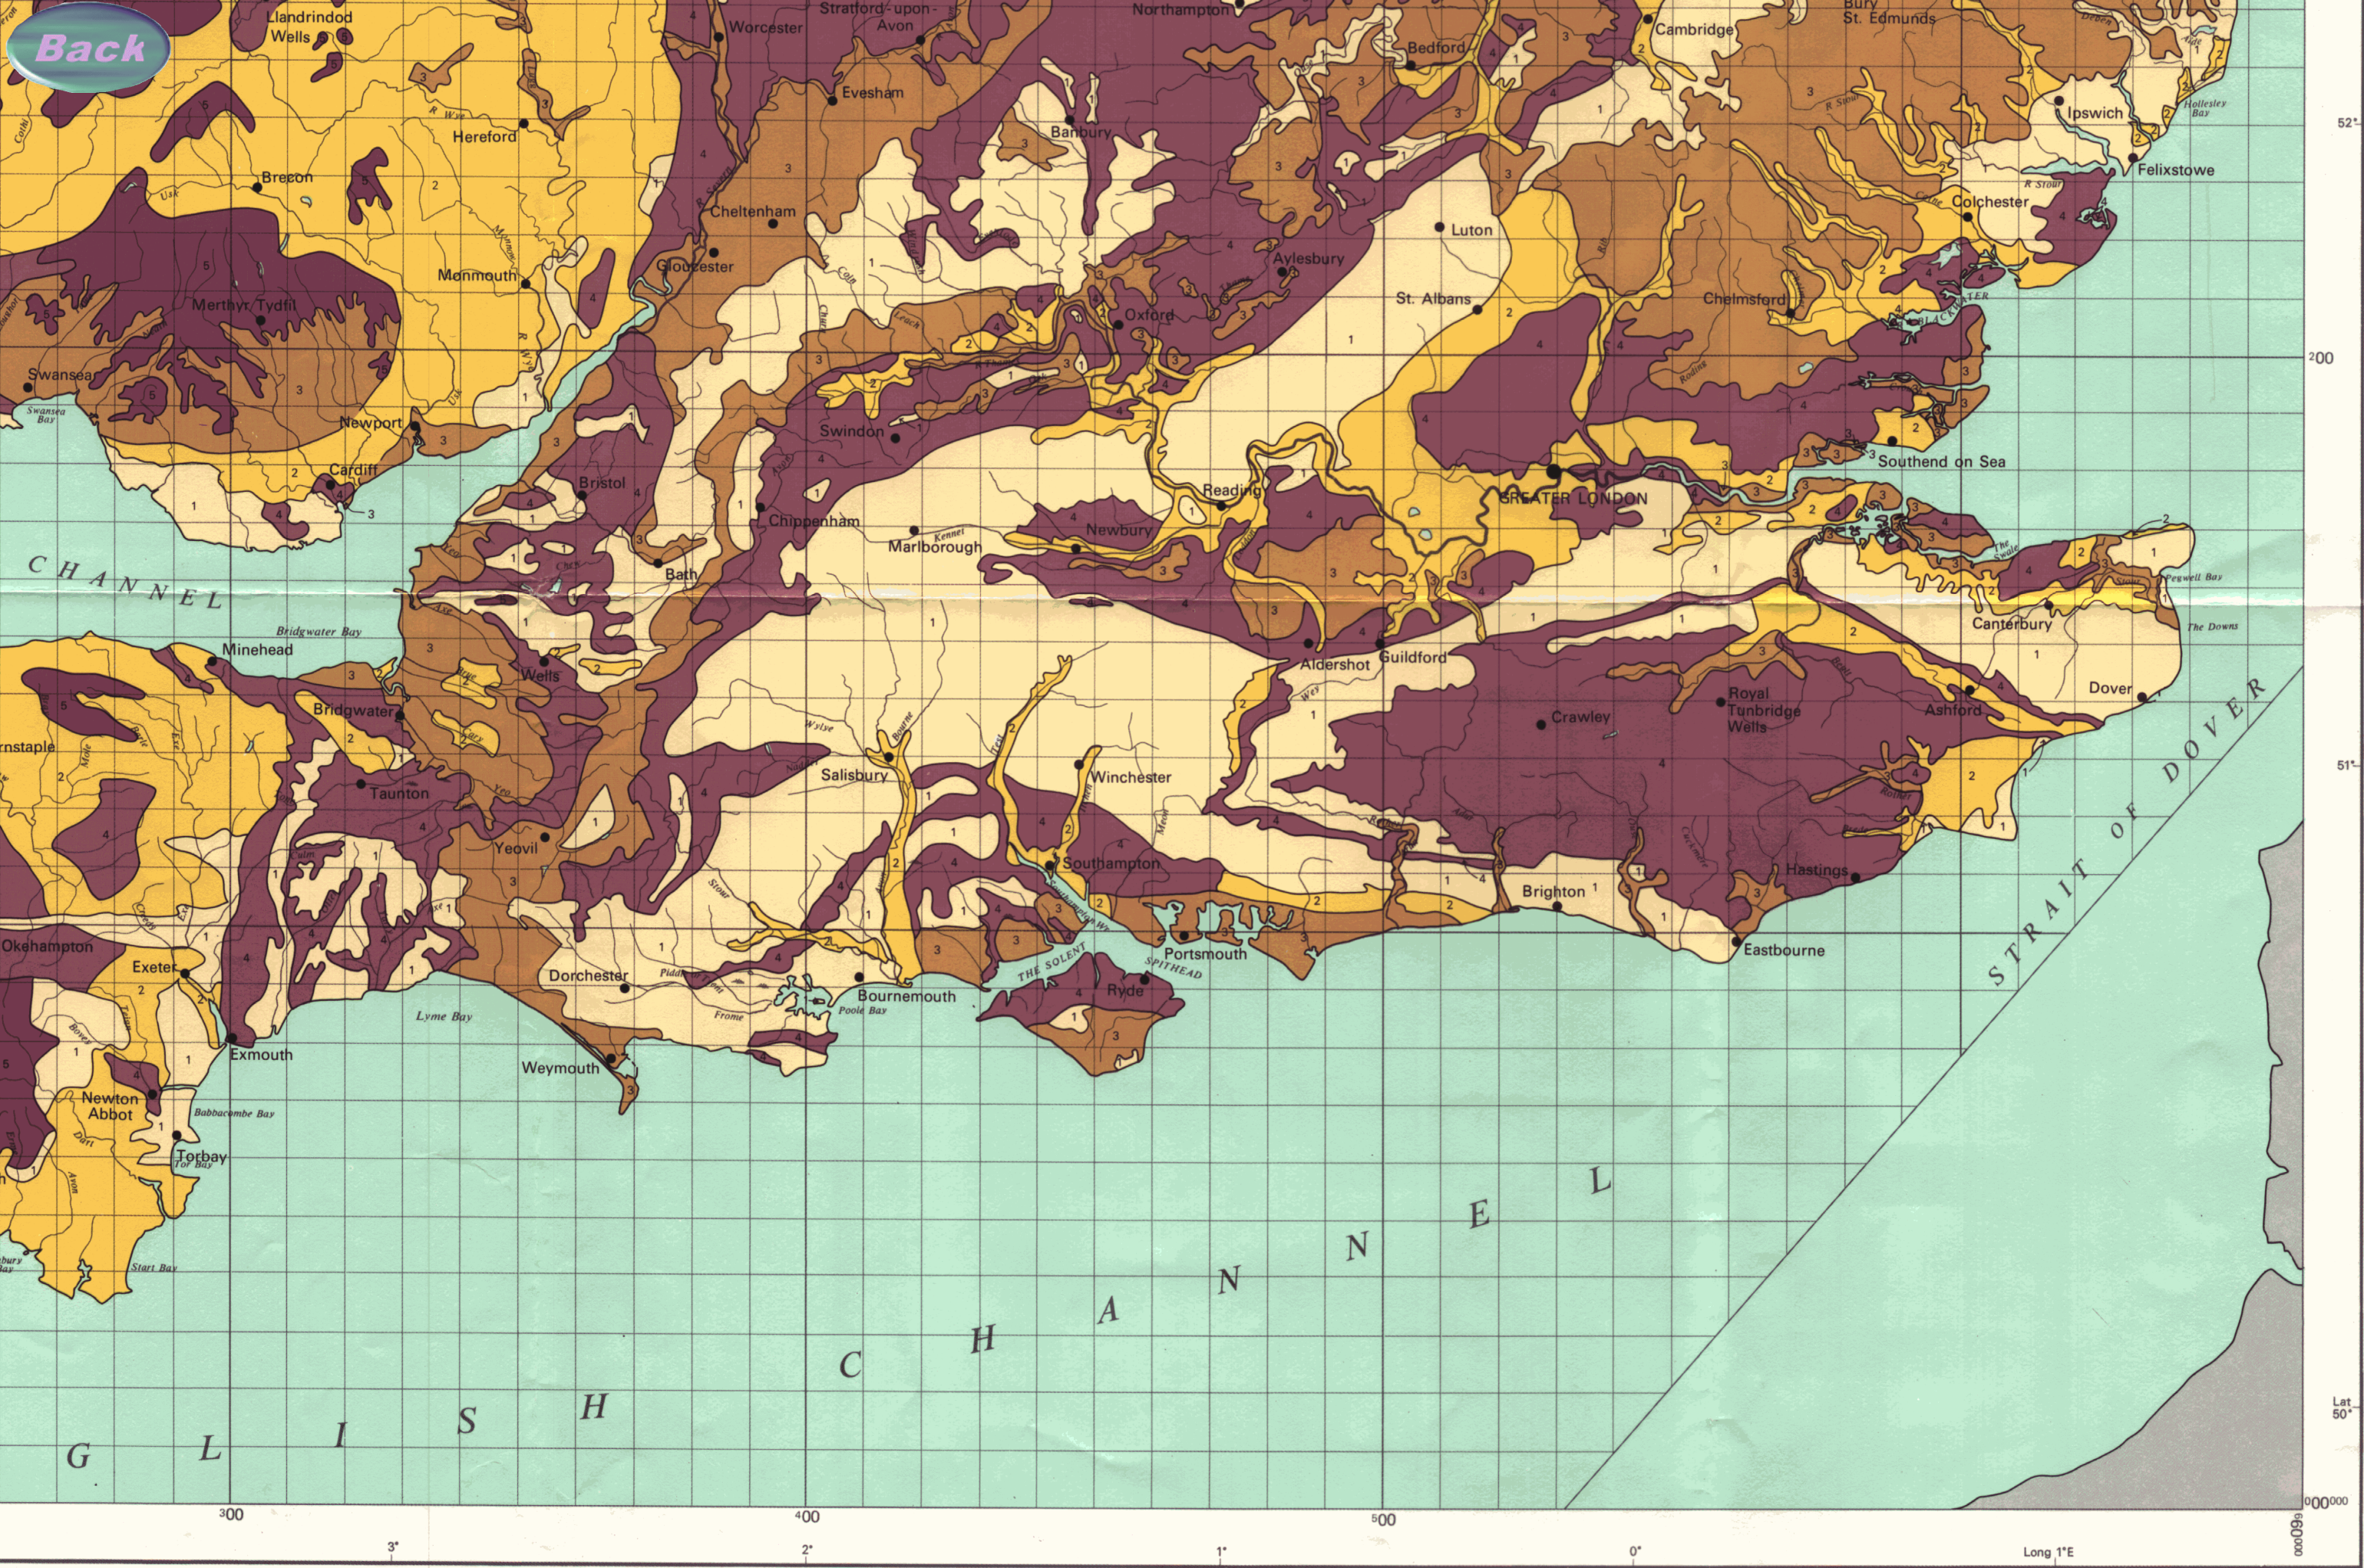

Back

Based on the International Map of the World 1 : 1 000 000 sheet NN-30 1965,  
 with the permission of the Director General of the Ordnance Survey,  
 Printed and Prepared by Cook Hammond and Kell Ltd, London.

SCALE 1:1 000 000

© Crown copyright 1980

Back