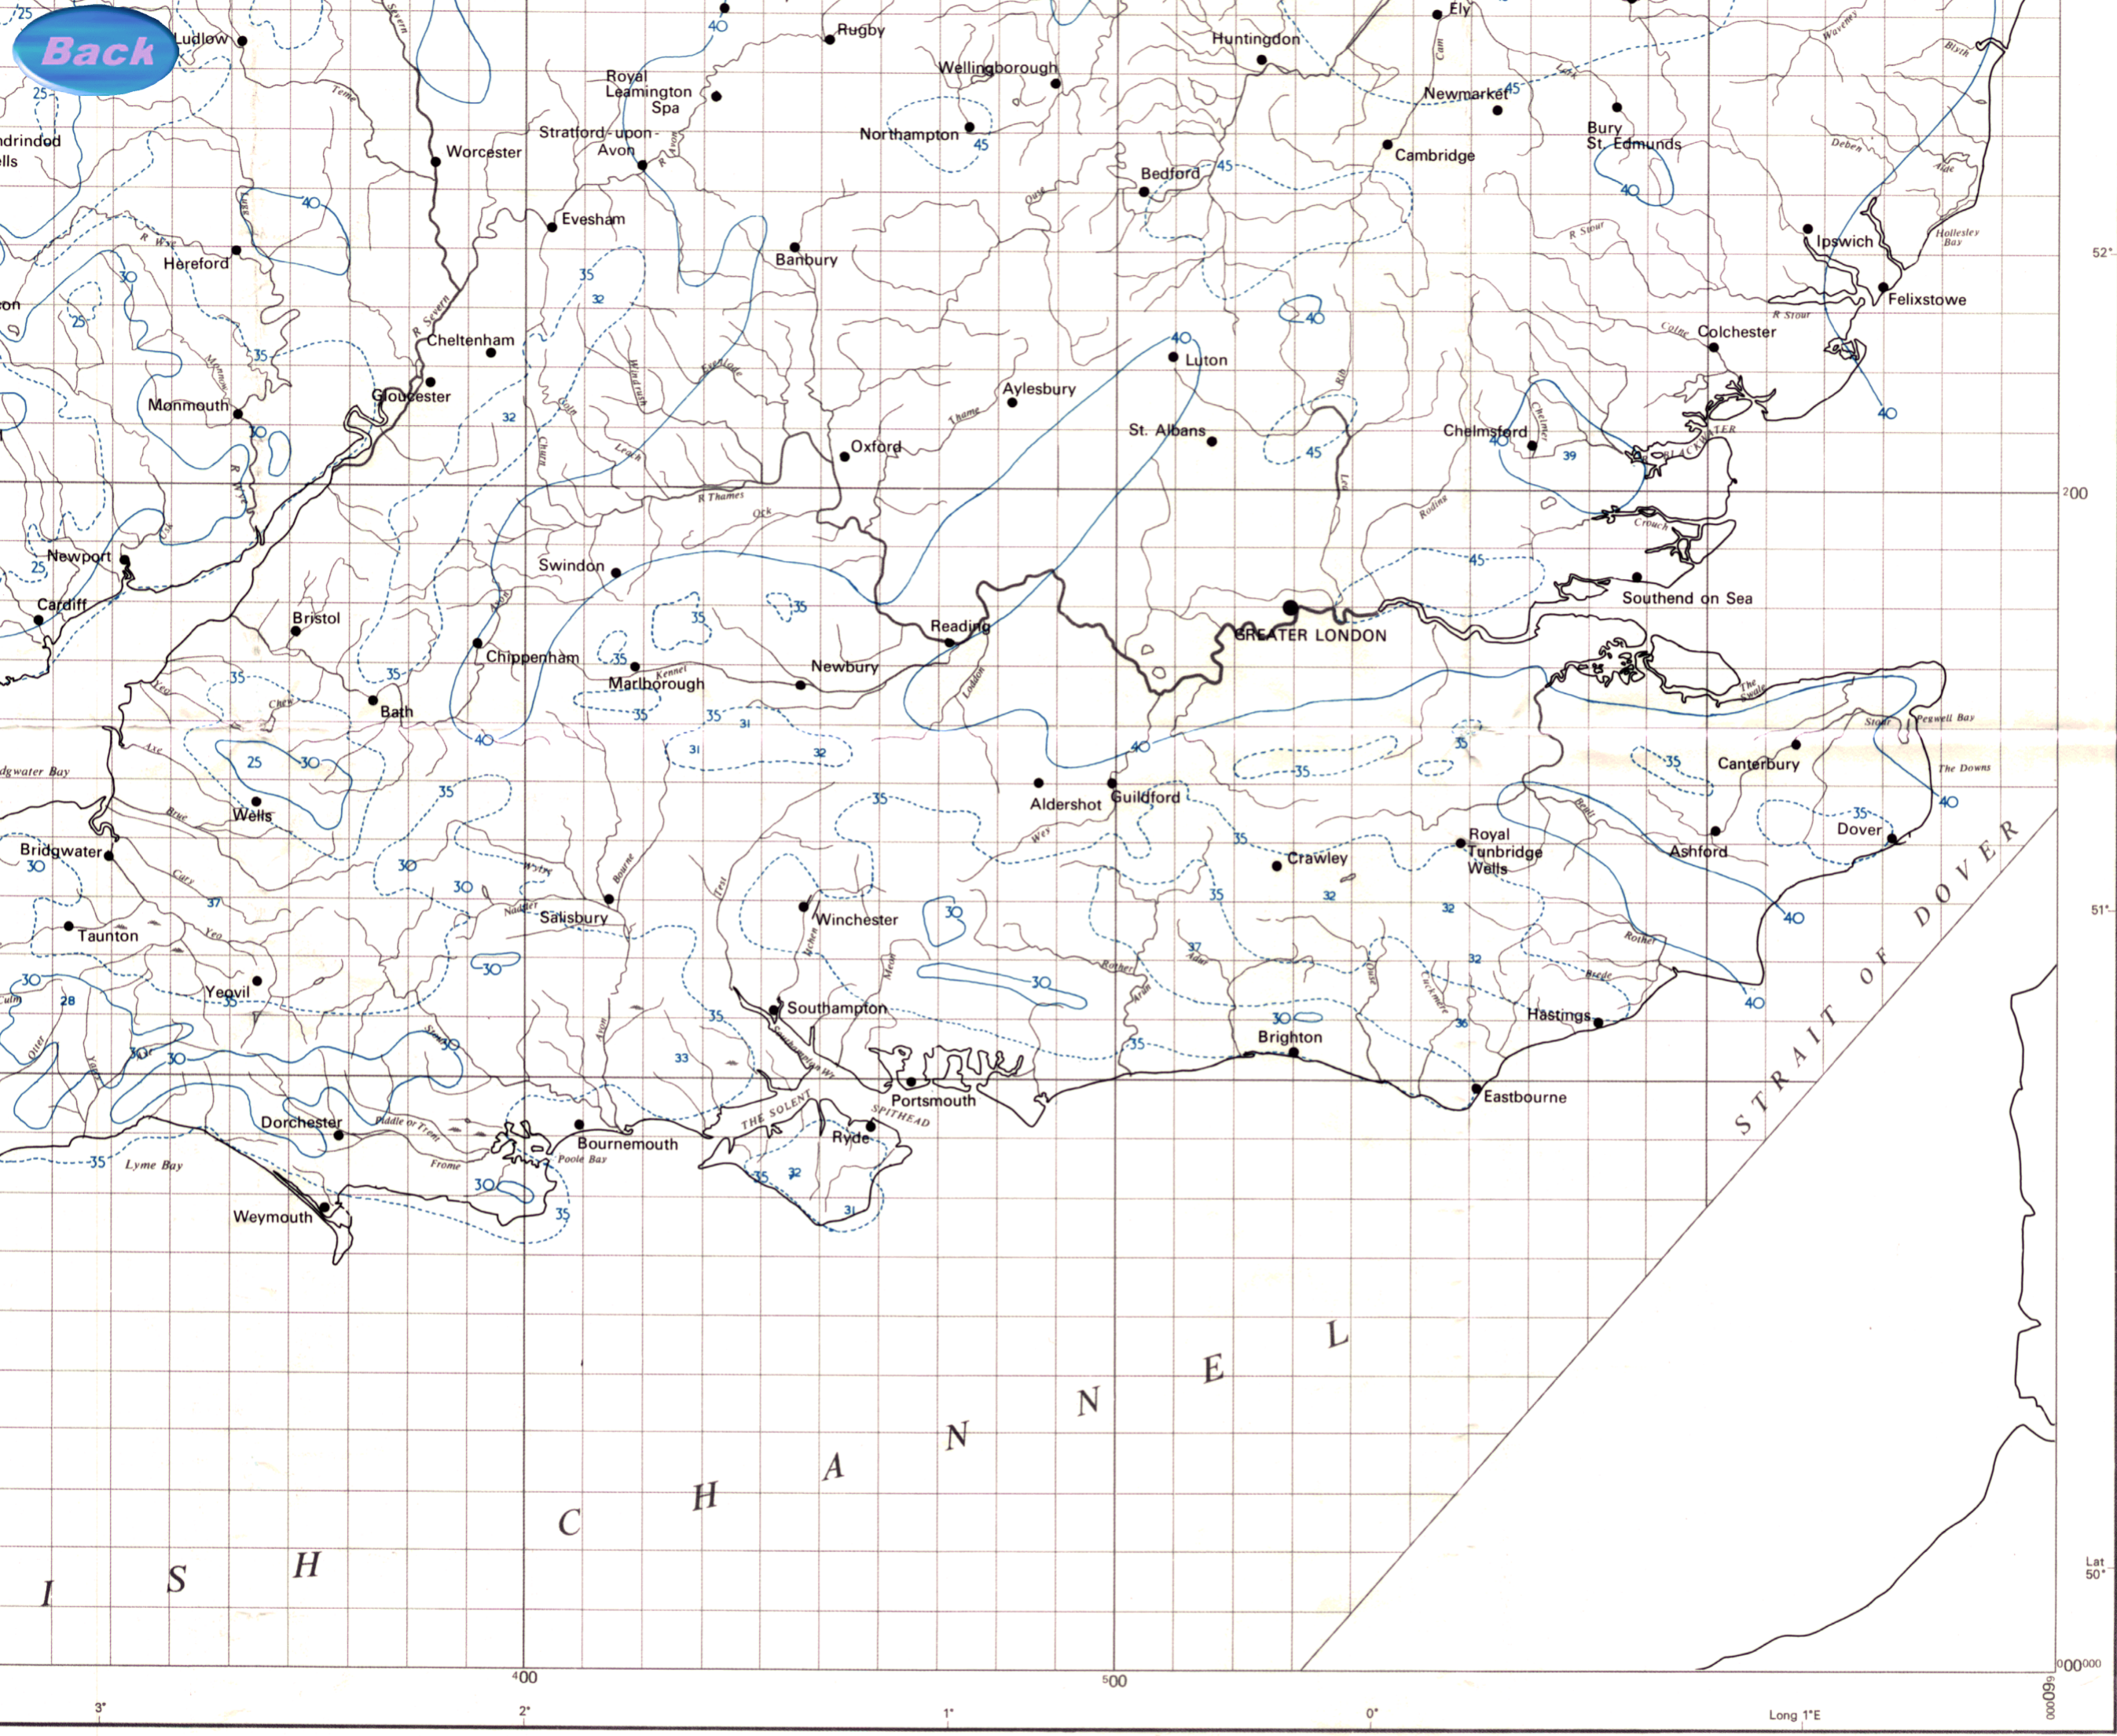

Back

SCALE 1:1 000 000

Based on the International Map of the World 1 : 1000 000 sheet NN-30 1965,  
 with the permission of the Director General of the Ordnance Survey.  
 Printed and Prepared by Cook Hammond and Kell Ltd, London.

© Crown copyright 1980

Back

HR Wallingford  
 Howbery park Wallingford  
 Oxon OX10 8BA  
 Tel: +44 (0) 1491 835381  
 Fax: +44 (0) 1491 832233